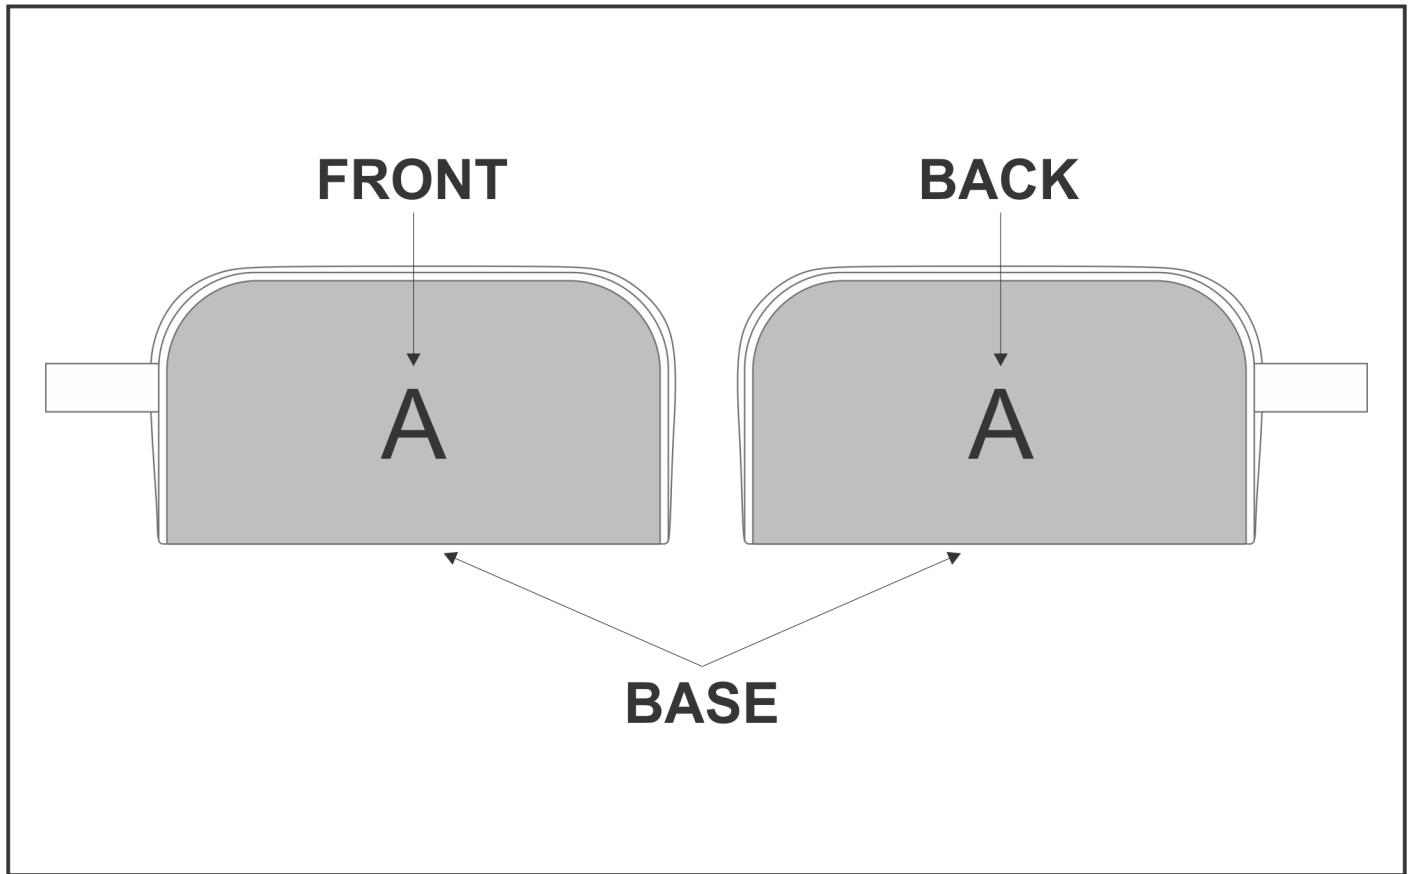

BC-HP-1-G

Hoppla Somerset Toiletry Bag

Need to know:

- Includes 1-Position Sublimation (setup fees apply)
- **Please Note: We cannot guarantee 100% logo Alignment on all Brandable Panels.**

Branding Options:

Position A

1. Custom Sublimation A (CPSUB-A)
Full Colour
Size: 257mm wide x 385mm high